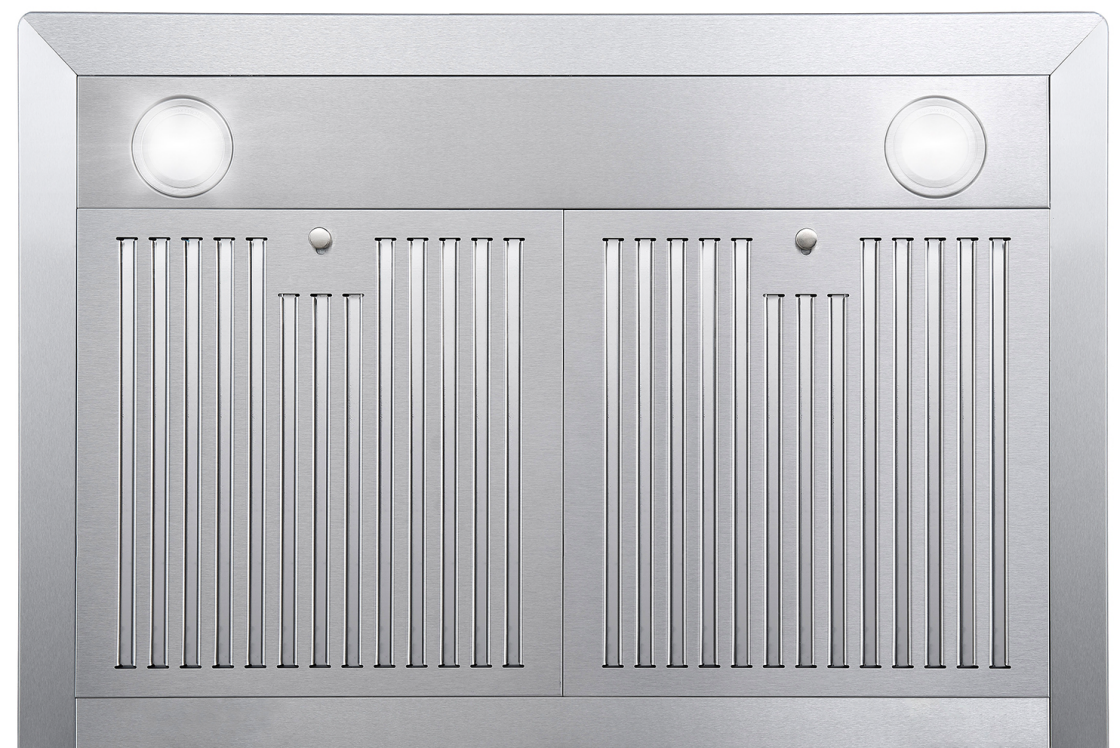

## COS-63175 Range Hood

<b>Size</b>	30 Inch
<b>Mounting Type</b>	Wall Mount
<b>Controls</b>	Push Button
<b>Filters</b>	2 x Stainless Steel Baffle Filters
<b>Material</b>	Stainless Steel
<b>Air Flow</b>	380 CFM
<b>Noise Level</b>	45 dB*
<b>Vent Style</b>	External
<b>Lighting</b>	2 x Front LED
<b>Voltage</b>	120V / 60Hz
<b>Wattage</b>	193W
<b>Included Components</b>	Bulb(s), Damper, Exhaust Vent, Fan Hardware, Installation Kit, Power Cord

### COS-63175

The perfect piece for any contemporary kitchen, Cosmo's COS-63175 Range Hood is powered by 380 CFM of suction, front LED lights and ARC-FLOW® Permanent Filters.

3 Fan Speeds

Push Button Controls

### Features

- Designed for wall mounting
- 3 fan speeds
- 380 CFM airflow capacity
- Push button controls
- ARC-FLOW® Permanent Filters
- 2 front LED lights
- Noise level as low as 45 dB\*
- 20-Gauge, 430 Grade Stainless Steel

# DIMENSIONS

**COS-63175** Range Hood

**Dimensions (WxDxH): 30" x 19.75" x 25.6-39.4"**