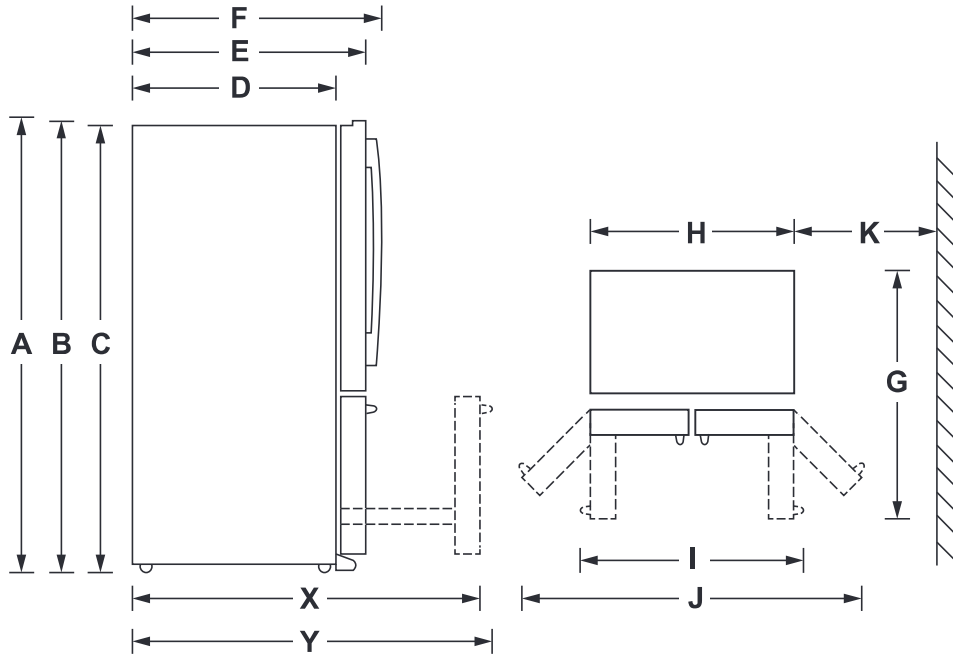

PYE22KBL/KEL/KMK/KSK/KYN

GE Profile™ Series ENERGY STAR® 22.1 Cu. Ft. Counter-Depth French-Door Refrigerator

DIMENSIONS AND INSTALLATION INFORMATION (IN INCHES)

Height to top of door (in.) A	70-1/2
Height to top of hinge (in.) B	69-7/8
Height to top of case (in.) C	69
Case depth without door (in.) D	24-3/8
Case depth less door handle (in.) E	29-3/4
Case depth with door handle (in.) F	31-1/4
Depth with fresh food door open 90° (in.) G	43-3/8
Width (in.) H	35-3/4
Width with door open 90° with door handle (in.) I	44-5/8
Width with doors open fully (in.) J	68
Min distance between side of case and wall, in either direction, to allow doors to open fully (in.) K	16-1/8
Depth with FZ door completely open (w/o handle) (in.) X	44-3/4
Depth with FZ door completely open (w/ handle) (in.) Y	46-1/4

PYE22KBL/KEL/KMK/KSK/KYN

GE Profile™ Series ENERGY STAR® 22.1 Cu. Ft. Counter-Depth French-Door Refrigerator

FEATURES AND BENEFITS

Counter-depth design – Offers a built-in look by fitting nearly flush with surrounding cabinetry