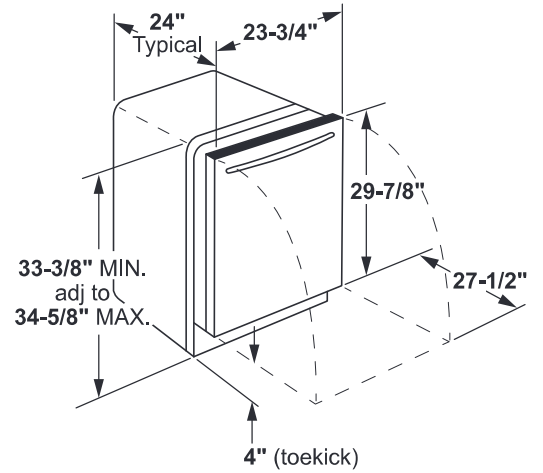

PDT715SBN/SFN/SMN/SYN

GE Profile™ Series Stainless Steel Interior Dishwasher with Hidden Controls

DIMENSIONS AND INSTALLATION INFORMATION (IN INCHES)

ELECTRICAL RATING

Voltage AC.....	120
Hertz.....	60
Total connected load amperage.....	6.6
Calrod® heater watts max.....	800/500

For use on adequately wired 120-volt, 15-amp circuit having 2-wire service with a separate ground wire. This appliance must be grounded for safe operation.

INSTALLATION INFORMATION: Before installing, consult installation instructions packed with product for current dimensional data.