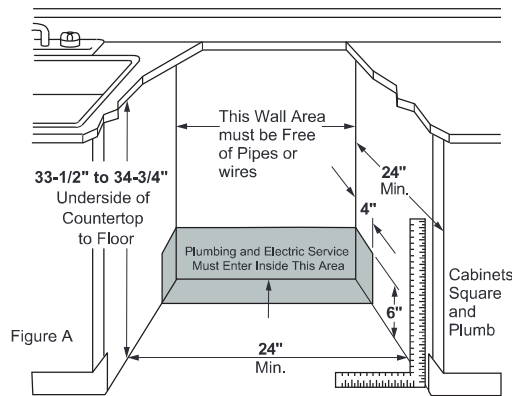

PDT715SBN/SFN/SMN/SYN

GE Profile™ Series Stainless Steel Interior Dishwasher with Hidden Controls

DIMENSIONS AND INSTALLATION INFORMATION (IN INCHES)

ELECTRICAL RATING

Voltage AC.....	120
Hertz.....	60
Total connected load amperage.....	6.6
Calrod® heater watts max.....	800/500

For use on adequately wired 120-volt, 15-amp circuit having 2-wire service with a separate ground wire. This appliance must be grounded for safe operation.

INSTALLATION INFORMATION: Before installing, consult installation instructions packed with product for current dimensional data.